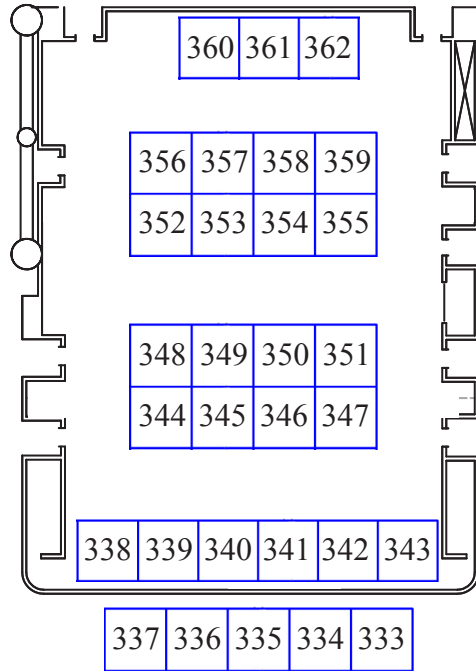

Room 310

Room 320

BALLROOM PREFUNCTION AREA

0 5 10 25
SCALE (IN FEET)