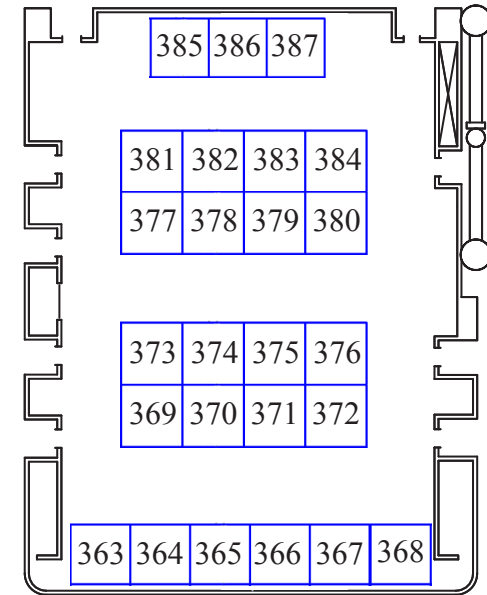

Room 310

Room 320

BALLROOM PREFUNCTION AREA

0 5 10 25
SCALE (IN FEET)